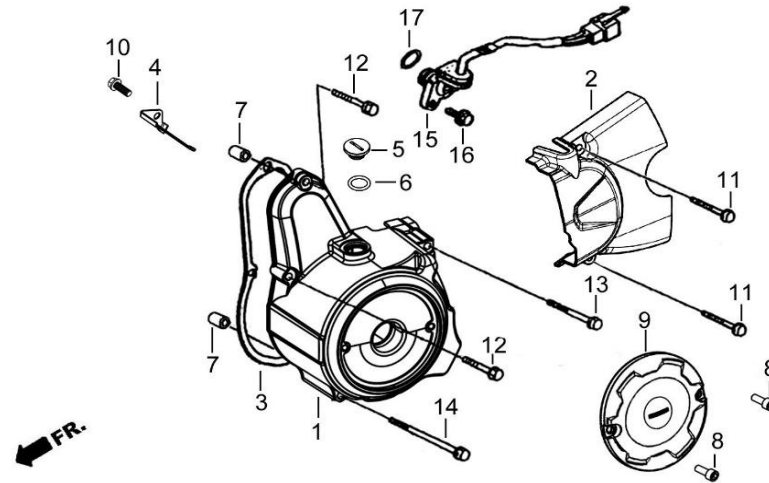

No	Part No	Part description	Q'ty	Notes	Frame No
1	EH049-61	PUMP, ASSY.,OIL	1		
2	EH049-61106	GEAR,OIL PUMP DRIVEN	1		
3		ROTOR,OIL PUMP INNER	1		
4		ROTOR,OIL PUMP OUTER	1		
5	EH049-61105	SHAFT,OIL PUMP	1		
6		SCREW,5×10	3		
7		WASHER	1		
8	EG001-53014	PIN,DOWEL 8×12	2		
9		CIRCLIP	1		
10	EH049-61003	SCREW 6×30	1		
11	EH049-61004	SCREW 6×35	1		
12		PIN,OIL PUMP	1		
13		COVER,OIL PUMP	1		
14		BODY, OIL PUMP	1		
15	W5313122	SCREW 6×35	1		