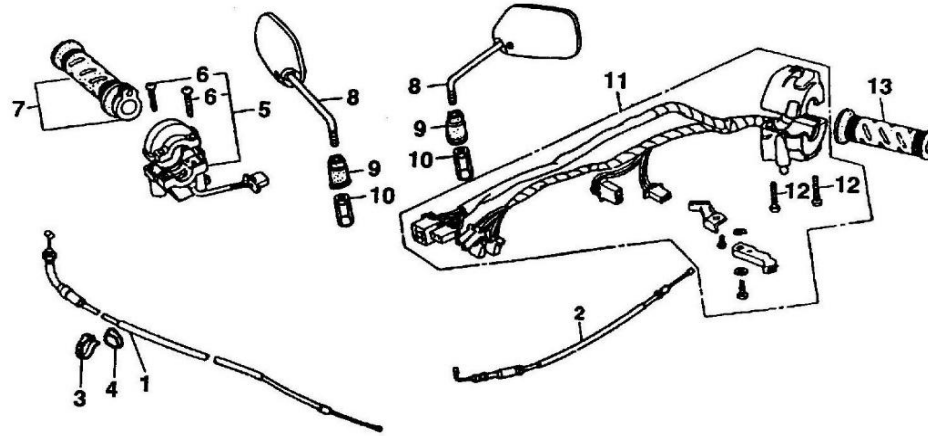

No	Part No	Part description	Q'ty	Notes	Frame No
1	VHC997-12400-0060	CABLE,THROTTLE	1		
2	VH0544-12400B-0060	CABLE,CHOKE	1		
3	ZDG001-11001	BAND	2		
4	ZDG001-11002	BAR	2		
5	VBB008-74200	COMP., SWITCH, R. HANDLE	1		
6	W5313111	SCREW,5x25	2		
7	VGB001-11250-0050	GRIP COMP.,R.HANDLE	1		
8	VH0204-10-0053	MIRROR,BACK,R.&L.	1		
9		NUT,LOCKING	2		
10		NUT,LOCKING	2		
11	VIB995-74100	SWITCH ASSY., L., STEERING HANDLE	1		
12	W5313109	SCREW, PLUS 5x20	2		
13	VGB001-11201-0050	GRIP, L., HANDLE	1