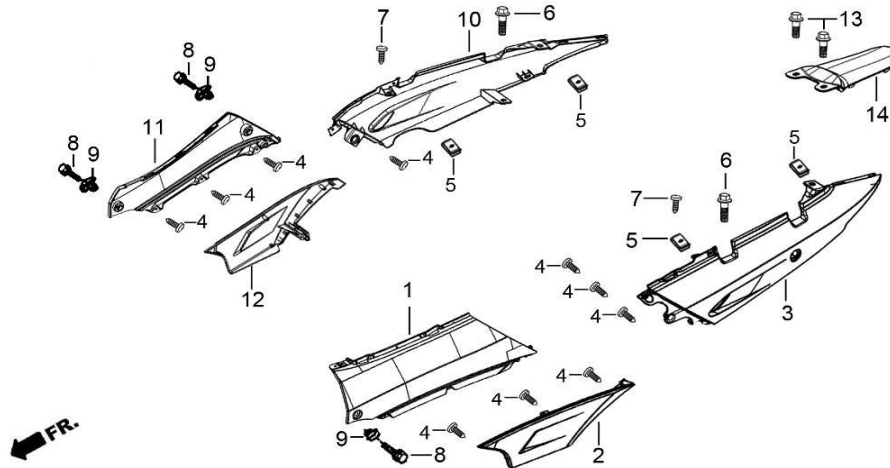

No	Part No	Part description	Q'ty	Notes	Frame No
1	VI0054-17030-**	COVER, L.SIDE	1	PAINTED PARTS	
2	VI0054-17031	ORNAMENT, L.SIDE COVER	1		
3	VI0054-17033-**	COVER, L.BODY	1	PAINTED PARTS	
4	W5313705	SCREW, TAPPING ST4.2x12	1		
5	TG0003-17905	CLIP, SPRING	2		
6	W5316305	SCREW 6x16	2		
7	VGB001-01119	SCREW 5x0.8	2		
8	VHB001-011042-0060	SCREW	2		
9	VGB001-17017	COLLAR	2		
10	VI0054-17034-**	COVER, R.BODY	2	PAINTED PARTS	
11	VI0054-17035-**	COVER, R.SIDE	2	PAINTED PARTS	
12	VI0054-17036	ORNAMENT, R.SIDE COVER	1		
13	VGB001-01118	SCREW, PLUS GUIDE WASHER	2		
14	VI0054-17050-**	COVER, TAIL	1	PAINTED PARTS