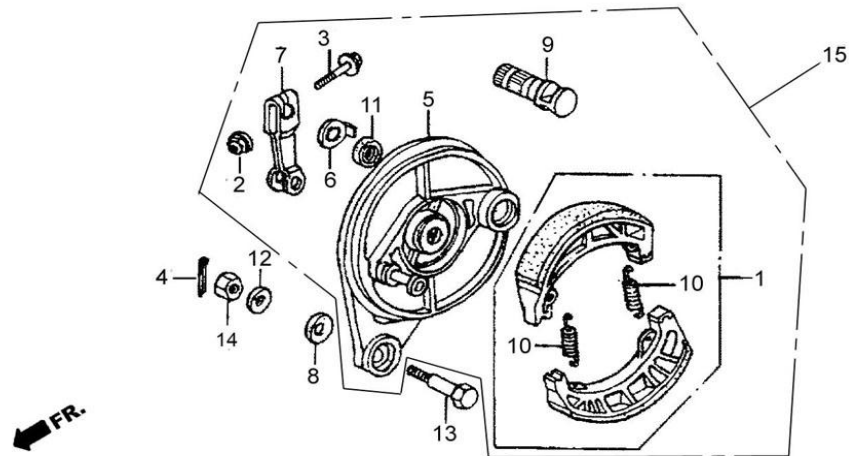

No	Part No	Part description	Q'ty	Notes	Frame No
1	VGA001-18450	SHOE SET, BRAKE	2		
2		NUT, FLANGE, 6	1		
3		BOLT FLANGE 6x32	1		
4	W5338102	PIN, SPLIT 2.0x16	1		
5	VGA001-28470	PANEL COMP., RR. BRAKE	1		
6	VGA001-28404	INDICATOR, RR. BRAKING	1		
7	VGA001-28403	ARM, RR. BRAKE	1		
8	VGA001-01042	PAD, RUBBER	1		
9	VGA001-28401	CAM, RR. BRAKE	1		
10	VGA001-18451	SPRING, BRAKE SHOE	2		
11	VGA001-18452	DUST SEAL	1		
12	VGA001-01071	WASHER 8	1		
13	ZDG001-28008	BOLT, BRAKE STOPPER	1		
14	W5336205	NUT 8	1		
15	VGA001-28400-EL51	REAR BRAKE	1