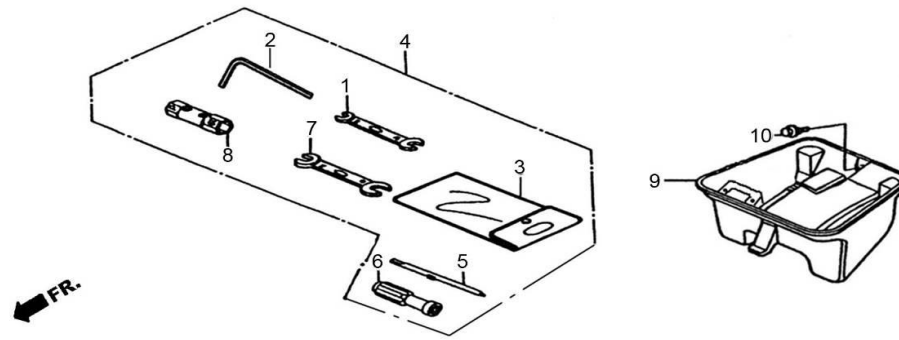

No	Part No	Part description	Q'ty	Notes	Frame No
1		WRENCH,OPEN,10x12	1		
2		ALLEW WRENCH	1		
3		BAG,TOOL	1		
4	VGA001-31000A-0050	TOOLS	1		
5		BAR,SCREW	1		
6		HANDLEBAR,SCREW	1		
7		WRENCH,OPEN,14x17	1		
8		WRENCH,UNIVERSAL SOCKET	1		
9	VH0064-17048	BOX,TOOL	1		
10	VGA001-01109	BOLT FLANGE 6x14	1