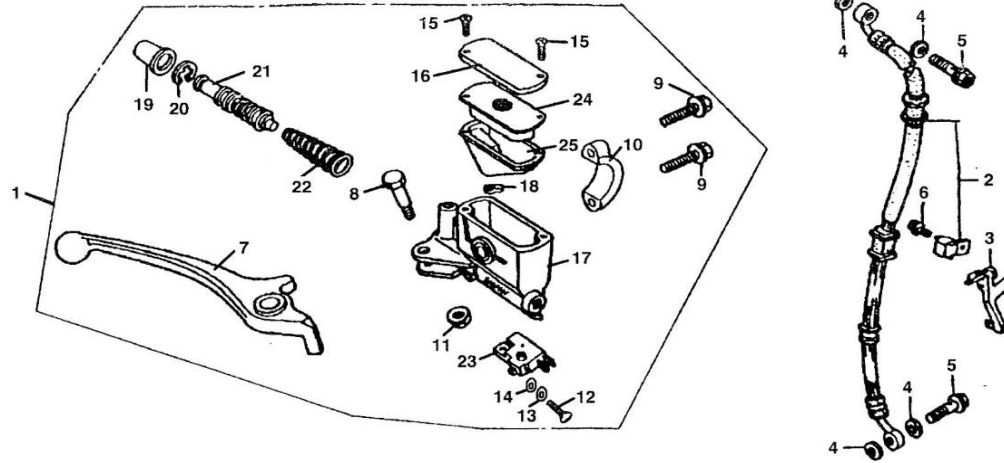

F-9

BRAKING PUMP

Nipponia Brio125-3

No	Part No	Part description	Q'ty	Notes	Frame No
25	VGB998-18452	GASKET	1		
26	VH0542-19500-05	FR. BREAKER ASSY.	1