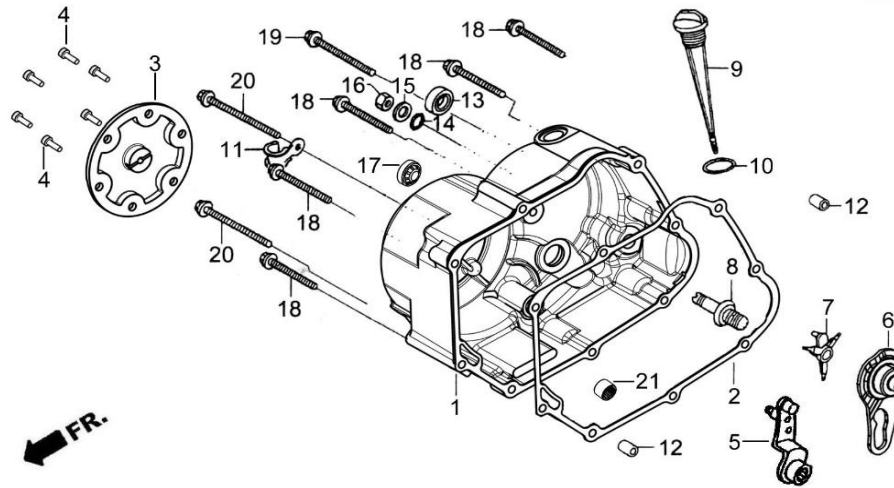

No	Part No	Part description	Q'ty	Notes	Frame No
1	EH001-53501A-EL	COVER COMP., R. CRANKCASE	1		
2	EH050-53503A-EL50	GASKET, R. CRANKCASE	1		
3	EH001-53005B	COVER, MARK	1		
4	EG001-53502-02	BOLT, FLANGE 6x14	6		
5	EH001-54500	LEVER,CLUTCH	1		
6	EH001-54400	PLATE COMP.,CLUTCH CAM	1		
7	EG001-54300	ROD COMP.,CLUTCH LIFTER	1		
8	EG001-54019	BOLT,CLUTCH ADJUSTING	1		
9	EH050-53505	GAUGE, OIL LEVEL	1		
10	W5040001	O-RING 18x3	1		
11	EG001-53008	CLIP, HIGH-TENSION CABLE	1		
12	EG001-53009	PIN, DOWEL	2		
13	EF001-53012	OIL SEAL	1		
14	EG001-54021	O-RING	1		
15	EG999-53008	WASHER	1		
16	EG001-53014	NUT, HEX	1		
17	EF001-53008	HOLE,PEEP	1		
18	EG001-54020	BOLT, FLANGE 6x40	5		
19	NEI001-53505	BOLT, FLANGE 6x65	1		
20	EG001-54022	BOLT, FLANGE 6x80	2		
21	EF001-53019	REARING, ROLLER,10x14x10	1