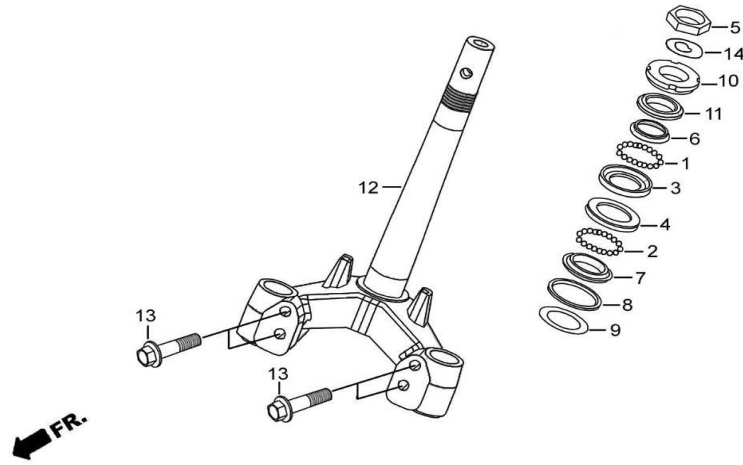

No	Part No	Part description	Q'ty	Notes	Frame No
1	VGA001-14400-0050	RETAINER A	1		
2	VGA001-14300-0050	RETAINER COMP.	1		
3	VGA001-14202-0051	SEAT,BALL UPPER	1		
4	VGA001-14203-0051	SEAT,BALL BOTTOM	1		
5	VGA001-14001	NUT,STEERING STEM LOCK	1		
6	VGA001-14201-0050	RACE,STEERING TOP CONE	1		
7	VGA001-14007	RACE,STEERING BOTTOM CONE	1		
8	VGA001-14008	DUST SEAL,STEERING STEM	1		
9	VGA001-14009	WASHER,DUST SEAL	1		
10	VGA001-14002	NUT,STEERING STEM TURN	1		
11	VGA001-14003	WASHER, STEERING STEM DUST	1		
12	VHC997-14100	STEM SUB ASSY., STEERING	1		
13	VGB001-01109-0050	BOLT,FLANGE,10x45	4		
14	VHC997-14150	WASHER, LOOSE PROOF	1