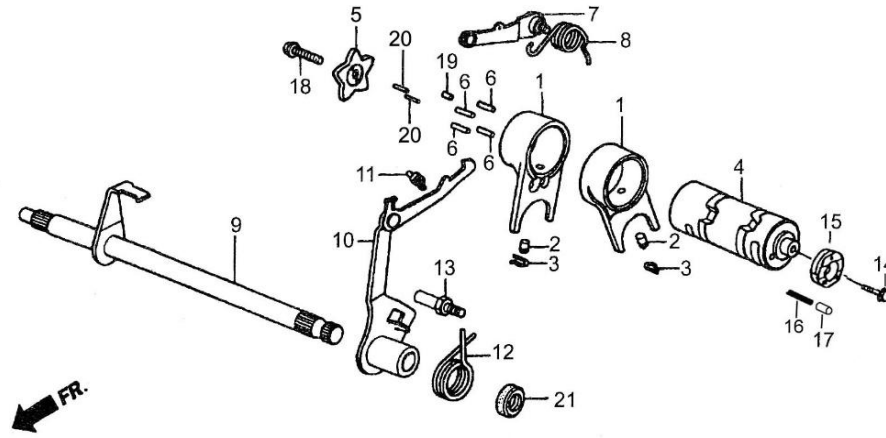

No	Part No	Part description	Q'ty	Notes	Frame No
1	EG001-54003	FORK,GEARSHIFT	2		
2	EG001-54014	PIN,GEARSHIFT FORK GUIDE	2		
3	EG001-54013	CLIP,GEARSHIFT FORK GUIDE PIN	2		
4	EG003-540011	DRUM,GEARSHIFT	1		
5	EG001-54007	PLATE,GEARSHIFT DRUM STOPPER	1		
6	EG001-54017	PIN,GEARSHIFT DRUM	4		
7	EG001-54200	STOPPER,COMP.,GEARSHIFT	1		
8	EG001-540021	SPRING,GEARSHIFT DRUM STOPPER	1		
9	EG001-541202	SPINDLE,COMP.,GEARSHIFT	1		
10	EG001-54150	ARM COMP.,GEARSHIFT	1		
11	EG001-54024	SPRING,GEARSHIFT ARM	1		
12	EG001-54023	SPRING,GEARSHIFT RETURN	1		
13	EF001-54009	PIN,SHIFT RETURN SPRING	1		
14	W5312102	SCREW 6x16	1		
15	EG003-54008	WASHER COMP.	1		
16	EG003-54010	SPRING,CONTACT	1		
17	EG003-54009	CONTACT,NEUTRAL SWITCH	1		
18	EG001-54011	BOLT 6x16	1		
19	EG001-54012	ROLLER 4x10	1		
20	EG001-54018	ROLLER 3x8.5	2		
21	EF001-53009	OIL SEAL 11.6x24x11	1