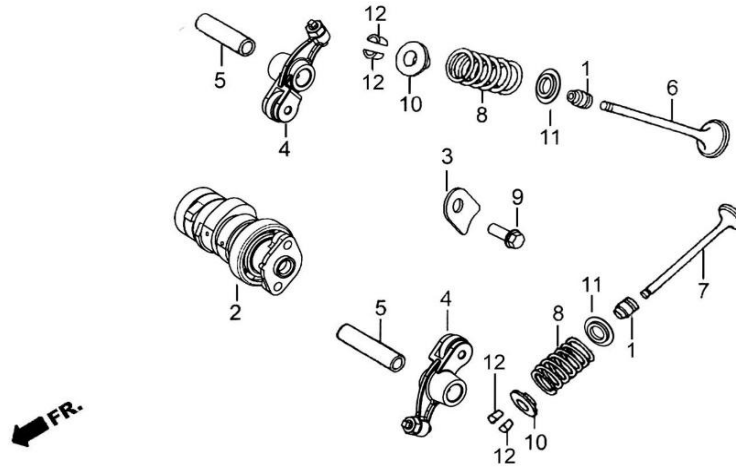

Brio125-3

- Negro
- Blanco

SPARE PARTS CATALOGUE

version 17.10

E-1

CYLINDER HEAD COVER

Nipponia Brio125-3

No	Part No	Part description	Q'ty	Notes	Frame No
1	EH156-50007	COVER,L.CYLINDER HEAD SIDE	1		
2	EG132-50023	O-RING 69X2	1		
3	EG001-50031	WASHER A	3		
4	EG001-50031	WASHER A	1		
5	EG001-50026	BOLT,FLANGE 6x23	2		
6	EB018-50007	CAP,TAPPET ADJUSTING HOLE	2		
7	EB018-50008	O-RING	2		
8	EI008-03100	PLUG,SPARK B8RTC	1		
9	EG001-50017A	NUT,CAP	4		

E-3

CAMSHAFT/VALVE

Nipponia Brio125-3

No	Part No	Part description	Q'ty	Notes	Frame No
1	EF001-50012	SEAL, VALVE STEM	2		
2	EH156-50200	CAMSHAFT COMP.	1		
3	EI030-50009	PLATE COMP., STOPPER	1		
4	EH156-50300	ARM, VALVE ROCKER	2		
5	EH156-50021	SHAFT, VALVE ROCKER ARM	2		
6	EH156-50002	VALVE, INTAKE	1		
7	EH156-50003	VALVE, EXHAUST	1		
8	EH156-50004	SPRING, VALVE	2		
9	NEI001-53026	BOLT FLANGE, 6X18	1		
10	EF001-50015	RETAINER, VALVE SPRING	2		
11	EG001-50018-0004	SEAT, VALVE SPRING LOWER	2		
12	EF001-50010	COTTER, VALVE	4		

No	Part No	Part description	Q'ty	Notes	Frame No
1	EH156-51001	SPROCKET, CAM	1		
2	EH156-51002	CHAIN, CAM	1		
3	EG001-51009	ARM COMP.,CAM CHAIN TENSIONER	1		
4	EG001-51005	ROLLER,CAM CHAIN TENSIONER	1		
5	EF001-51010	PIVOT,CAM CHAIN TENSIONER	1		
6	EG001-51008	SPRING,CAM CHAIN TENSIONER	1		
7	EG001-51100	ROD COMP.,CAM CHAIN TENSIONER PUSH	1		
8	EF001-51012	HEAD,CAM CHAIN TENSIONER PUSH ROD	1		
9	EH156-51004	ROLLER,CAM CHAIN GUIDE	1		
10	EH001-51011	PIN,CAM CHAIN GUIDE ROLLER	1		
11	EH001-51015	ROLLER,CHAIN	1		
12	EH001-51013	PIN,ROLLER	1		
13	EF001-510131	BOLT,SEALING	1		
14	EG001-51010	BOLT,5×12	2		
15	EF001-53024	WASHER,SEALING	1		
16	EF001-50028	WASHER	1		
17	EH001-51014	WASHER	1		