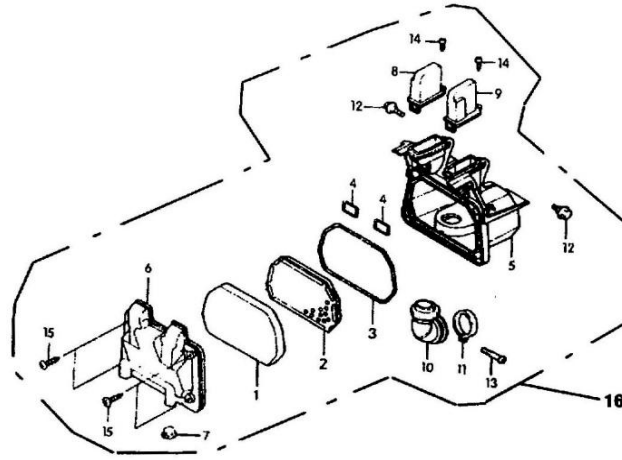

F-16

AIR CLEANER

Nipponia Brio125-3

No	Part No	Part description	Q'ty	Notes	Frame No
1		ELEMENT,AIR CLEANER	1		
2		TRAP COMP.,FLAME	1		
3		SEAL,AIR CLEANER COVER	1		
4		SEAL,AIR CLEANER CASE	2		
5		CASE,AIR CLEANER	1		
6		COVER,AIR CLEANER CASE	1		
7		PLUG,AIR CLEANER DRAIN	2		
8		CAP,R.DUCT	1		
9		CAP,L.DUCT	1		
10		TUBE,AIR CLEANER CONNECTING	1		
11		SEAL,AIR CLEANER CONNECTING TUBE	1		
12	VGA001-01111	BOLT,FLANGE 6×12	2		
13		BOLT HEX 5×20	4		
14		SCREW,TAPPING ST4.2×13-C	2		
15		SCREW,TAPPING ST5.5×19-F	1		
16	VH0070-59000E	AIR CLEANER	1