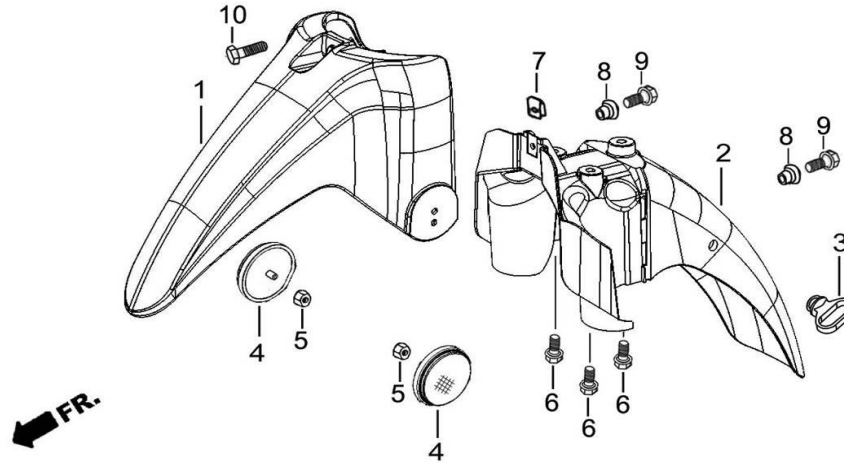

No	Part No	Part description	Q'ty	Notes	Frame No
1	VI0054-17210-**51	FRONT, FR. MUDGUARD	1	PAINTED PARTS	
2	VHK027-17211	REAR, FR. MUDGUARD	1		
3	VGA001-01037A	CABLE RING	1		
4	VHK027-17160-0050	REFLECTOR, REFLEX	2		
5		NUT M5	2		
6	VGA001-01116	BOLT,FLANGE,6x17	3		
7	TGA999-01105	CLAMP NUT	1		
8	VGB001-01099	SLEEVE,BOLT	2		
9	W5326007	BOLT,6x18	2		
10	VHK001-01001	BOLT, FLANGE	1