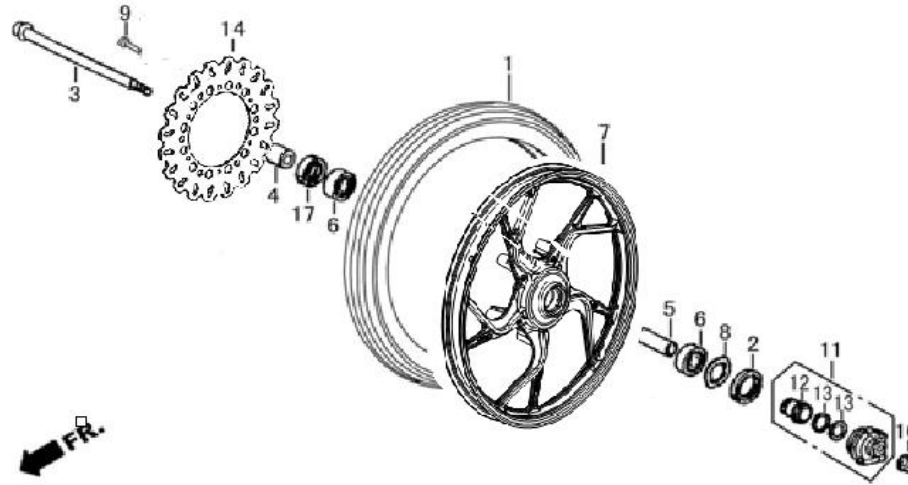

F-10

FRONT WHEEL

Nipponia Brio125-3

No	Part No	Part description	Q'ty	Notes	Frame No
1	VHC997-18200-0056	TUBE,FR.WHEEL TYRE	1		
2	VHC997-18009	SEAL,A OIL	1		
3	VHC997-18003-CP	AXLE,FR.WHEEL	1		
4	VH0365-18010	COLLAR,FR.WHEEL SIDE	1		
5	VH0365-18020	COLLAR,DISTANCE	1		
6	W5900061	BEARING 6301-2RS	2		
7	VH0542-18101A-0251	RIM,FR.WHEEL	1		
8	VHC997-18007	PLATE DRIVING	1		
9	TBG607-18514	BOLT, M6x22	5		
10					
11	VHK027-18300-EL	SPEED METER SET	1		
12		GEAR Z1, DRIVING	1		
13		WASHER B ,DRIVING	2		
14	VH0542-19001-05	DISC,FR.BRAKING	1		
15					
16	VGA001-18002-CP	NUT,LOCKING 12x1.25	1		
17	VGA001-18008	OIL SEAL 21x37x7	1