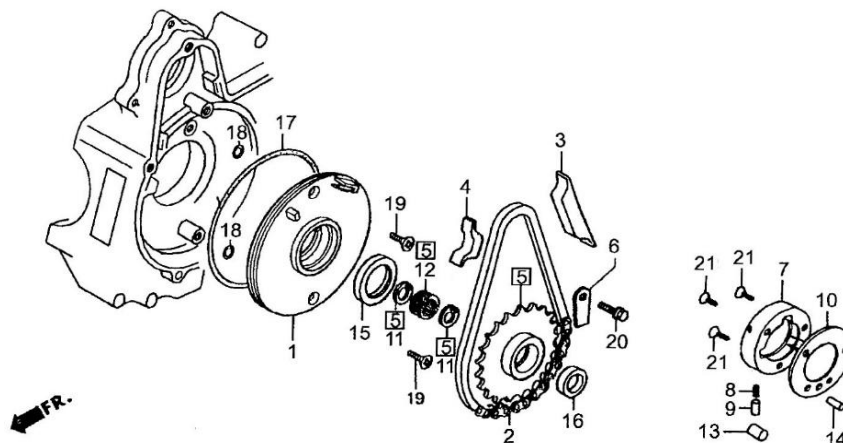

No	Part No	Part description	Q'ty	Notes	Frame No
1	EG001-60002	PLATE,OIL SEPARATOR	1		
2	EG001-60001	CHAIN,STARTING 62 LINK	1		
3	EG001-60004A	GUIDE,STARTING CHAIN	1		
4	EG001-60005	PROTECTOR ,STARTING CHAIN	1		
5	EG001-60300	SPROCKET COMP.,STARTING	1		
6	EG001-60006	PLATE,STARTING SPROCKET SETTING	1		
7	EG001-60100	OUTTER COMP.,STARTING CLUTCH	1		
8		SPRING,STARTING CLUTCH ROLLER	3		
9		CAP,SPRING	3		
10	EG001-60102	PLATE,STARTING CLUTCH SIDE	1		
11		CIRCLIP,INTERNAN,23	2		
12		REARING,ROLLER,19×23×13	1		
13		ROLLER 10×10	3		
14	EG001-60107	ROLLER,5×11.8	1		
15	EG001-60008	OIL SEAL,30×42×4.5	1		
16	EG001-60007	OIL SEAL,18.9×28×5	1		
17	EG001-60009	O-RING	1		
18	EG001-53204	O-RING	2		
19	W5313204	SCREW,6×16	2		
20	EG001-60106	BOLT,6×10	1		
21	W5313204	SCREW,6×16	3