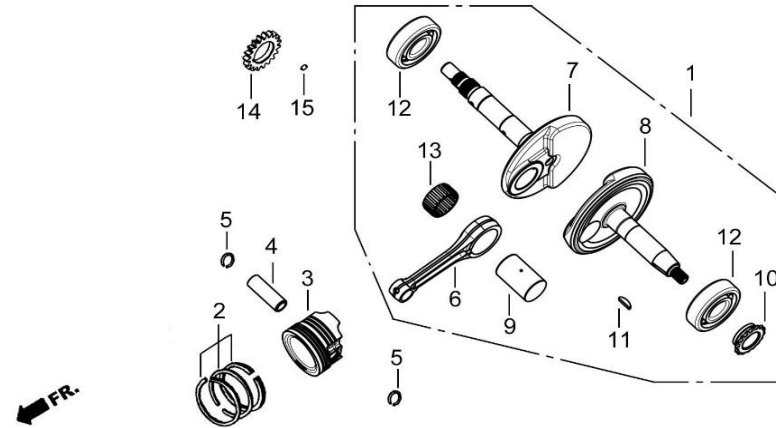

No	Part No	Part description	Q'ty	Notes	Frame No
1	EI109-52100A-0050	CONNECTING,COMP.	1		
2	EI008-52200	RING SET,PISTON	1		
3	EI109-52001	PISTON	1		
4	EI008-52002	PIN,PISTON	1		
5	EG001-52003	CLIP,PISTON PIN	2		
6	EH156-52101	ROD,CONNECTING	1		
7	EI109-52102	CRANKSHAFT COMP.,R	1		
8	EI109-52103	CRANKSHAFT COMP.,L	1		
9	EG001-52104	PIN,CRANK	1		
10	EH156-52106	SPROCKET,TIMING	1		
11	EF001-52004	KEY,WOODRUFF	2		
12	W5900003	BEARING,RADIAL BALL	2		
13	EG001-52105	BEARING,NEEDLE	1		
14	EH001-52006	GEAR, OIL PUMP DRIVEN	1		
15	EH001-52007	PIN, ROUND	1