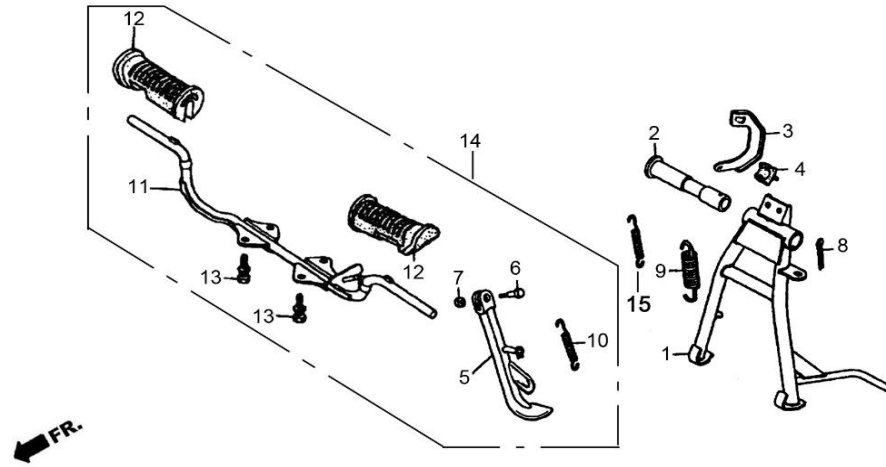

No	Part No	Part description	Q'ty	Notes	Frame No
1	VHC997-24400E-0060	STAND,MAIN	1		
2	VGA001-01002A	PIVOT,MAIN STAND	1		
3	VBB999-01061	PLATE,MAIN STAND HOOK	1		
4	VHB997-010311	DAMPER,MAIN STAND	1		
5	VHC997-24180	STAND COMP.,SIDE	1		
6	ZFA001-24103-02	PIVOT BOLT,SIDE STAND	1		
7	W5336401	NUT,10×1.25	1		
8	W5338109	COTTER,3.0×26	1		
9	VGA001-01011	SPRING,MAIN STAND	1		
10	ZDG001-24102	SPRING ,SIDE STAND	1		
11	VHC997-245002-0050	STEP ASSY.,FOOT	1		
12		RUBBER,STEP	2		
13	W5328306	BOLT,8×25	4		
14	VHC993-24500B	STEP & SIDE STAND	1		
15	VGB001-010151	SUB SPRING,MAIN STAND	1