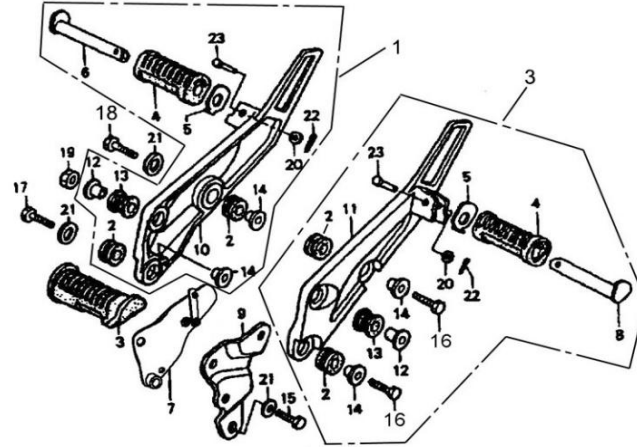

No	Part No	Part description	Q'ty	Notes	Frame No
1	VGB001-26400D-DJ	R.STEP COMP.	1		
2	VGB001-26303	RING,CUSHION	4		
3	VGB001-26300D-DJ53	L.STEP COMP.	1		
4	VGA001-26009	RUBBER,RR.STEP	2		
5	VGA001-26021	WASHER	2		
6	VGA001-26410-02	BAR COMP.,RR.STEP R.	1		
7	VIB025-265001	LINK COMP.,RIGHT	1		
8	VGA001-26310-02	BAR COMP.,RR.STEP L.	1		
9	VIB995-26310	LINK COMP.,LEFT	1		
10	VGB001-26401	SUPPORT,RR.STEP R.	1		
11	VGB001-26301	SUPPORT,RR.STEP L.	1		
12	VGB001-26304	COLLAR	2		
13		RING,DAMPING	2		
14	VGB001-26302	COLLAR	4		
15	W5326024	BOLT,8×20	1		
16	W5324020	BOLT,8×25	2		
17	VBB039-01109	BOLT,8×55	1		
18	W5326027	BOLT,FLANGE 8x30	1		
19	W5336504	NUT 10	1		
20	W5366104	WASHER 6	2		
21	W5365104	WASHER 8	3		
22	W5338101	PIN, SPLIT 1.6×16	2		
23	VGA001-26011	PIN, PILLION STEP	2