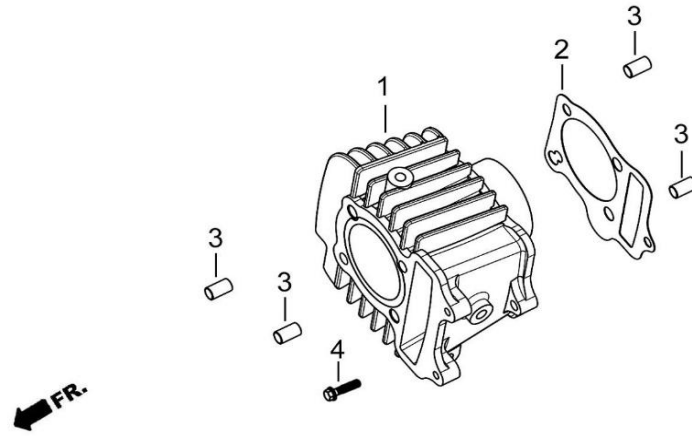

E-5

CYLINDER

Nipponia Brio125-3

No	Part No	Part description	Q'ty	Notes	Frame No
1	EI109-50700	CYLINDER	1		
2	EI001-50011B	GASKET, CYLINDER	1		
3	EG001-50025	PIN, DOWEL 8x14	4		
4	EG001-50026	BOLT, FLANGE, 6x23	1