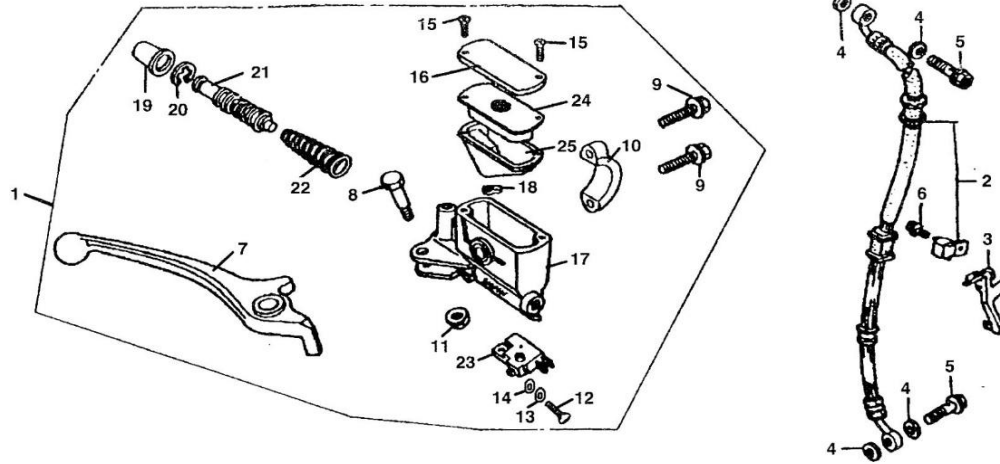

No	Part No	Part description	Q'ty	Notes	Frame No
1	VGB998-18406-0050	PUMP COMP.,BRAKING	1		
2	VGB998-18502-0050	PIPE COMP.,BRAKING	1		
3	VGB998-18506	CLIP COMP.	1		
4	VHC997-18524	RING,SEALING	4		
5	VHC997-18525	BOLT,OIL THRU,10×1.25	2		
6	VHC997-18504	BOLT,FLANGE	1		
7	VGB998-18404	LEVER,BRAKING HANDLE	1		
8		BOLT,PIVOT	1		
9		BOLLT,HALF COVER	2		
10		COVER,HALF	1		
11		NUT,SELF LOCK M6	1		
12		SCREW M4×10	1		
13		WASHER 4	1		
14		WASHER, SPRING 4	1		
15	W5313219	SCREW M4×12	2		
16	VGB998-18403	CAP,OIL CUP	1		
17		BODY,PUMP	1		
18		O-RING 14.5×2×2.2	1		
19		COVER,DUST	1		
20		CIRCLIP	1		
21		PISTON,PUMP	1		
22		SPRING,RETURN	1		
23	VGB998-18405	SWITCH,BRAKING LIGHT	1		
24	VGB998-18451	GASKET,OIL CUP	1