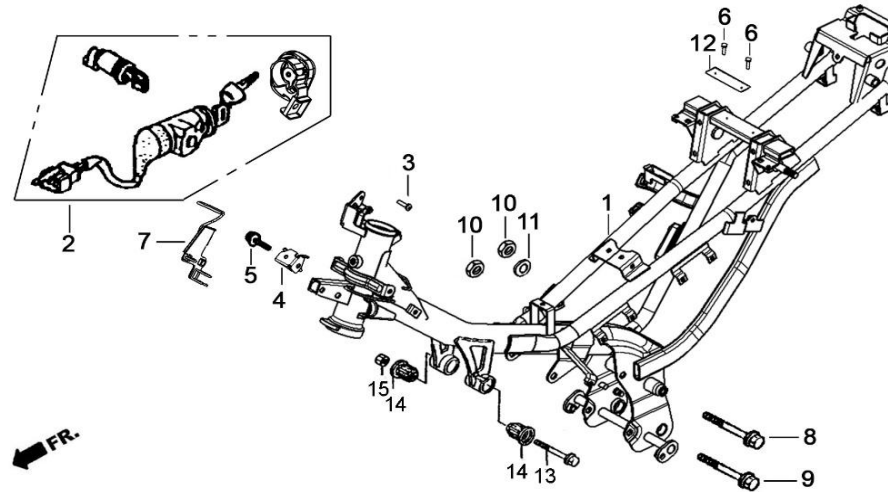

No	Part No	Part description	Q'ty	Notes	Frame No
1	VI0049-37000R-0229	BODY COMP.,FRAME	1		
2	VHB042-73	IGNITION SWITCH & STEERING LOCK	1		
3	ZDG001-01104	SCREW,SELF-LOCKING	2		
4	VHC997-01067	HOLDER COMP.,HORN	1		
5	W5326028	BOLT,FLANGE	2		
6	W5337105	RIVET 2x6	2		
7	VHC997-01066	HILDER COMP.,CLIP	1		
8	ZDG001-01101	FIXING BOLT,ENGINE UPPER	1		
9	VGB001-01102	FIXING BOLT,ENGINE UNDER	1		
10	W5336205	NUT HEX 8	2		
11	W5361103	WASHER SPRING 8	1		
12	VI0138-39001A	LABEL,FRAME BODY	1		
13	VHC997-01103	FIXING BOLT, ENGINE FR.	1		
14		BUSH, ENGINE HANGER	2		
15	W5336503	NUT HEX 8	1