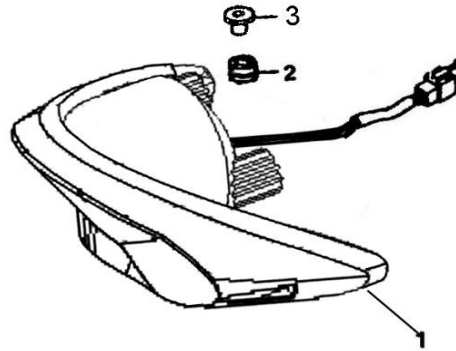

No	Part No	Part description	Q'ty	Notes	Frame No
1	VIB029-88	REAR COMBINATION LIGHT	1		
2	VGB001-88106	RUBBER, TAILLIGHT	3		
3	VGB001-170521	COLLAR, BOLT	3		
4	VIB029-88001	TAILLIGHT LENS	1