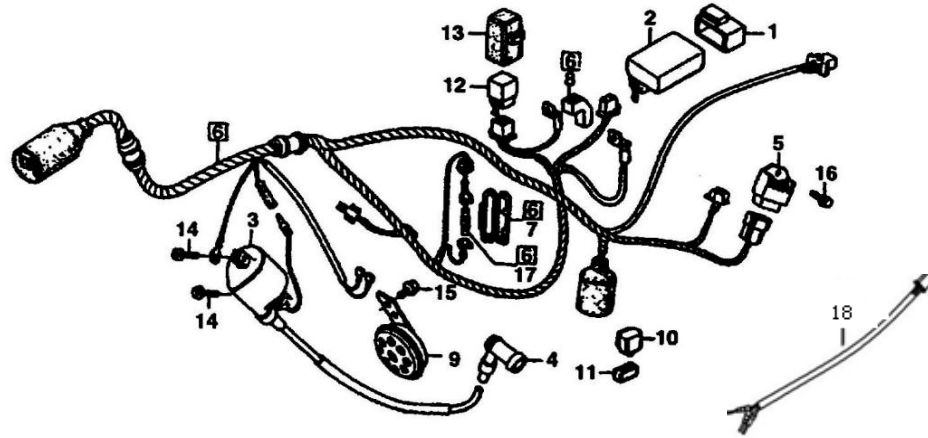

No	Part No	Part description	Q'ty	Notes	Frame No
1		SUSPEND SLEEVE, CDI UNIT	1		
2	VI0001-82	CDI UNIT	1		
3	VGB001-81-0052	COIL, IGNITION	1		
4	ZFA001-81100	CAP ASSY., NOISE SUPPRESSOR	1		
5	ZJH001-850001	RECTIFIER, REGULATOR	1		
6	VI0001-77000A-0055	HARNESS, WIRE	1		
7	W8010061	FUSE CASE	1		
8		COVER, BATTERY TERMINAL	1		
9	VH0278-70	HORN	1		
10	VGA001-790003	RELAY CPMP., FLASH	1		
11		SUSPEND SLEEVE, FLASH RELAY	1		
12	VHC080-80	RELAY, STARTING	1		
13		HANGER, STARTING RELAY	1		
14	W5313109	SCREW, 5x20	2		
15	W5328203	BOLT, 6x10	1		
16	W5313125	SCREW, 6x25	1		
17	VGA001-78201	FUSE	1		
18	VIB031-77300	DECORATIVE LIGHT CONNECTION TABLE	1