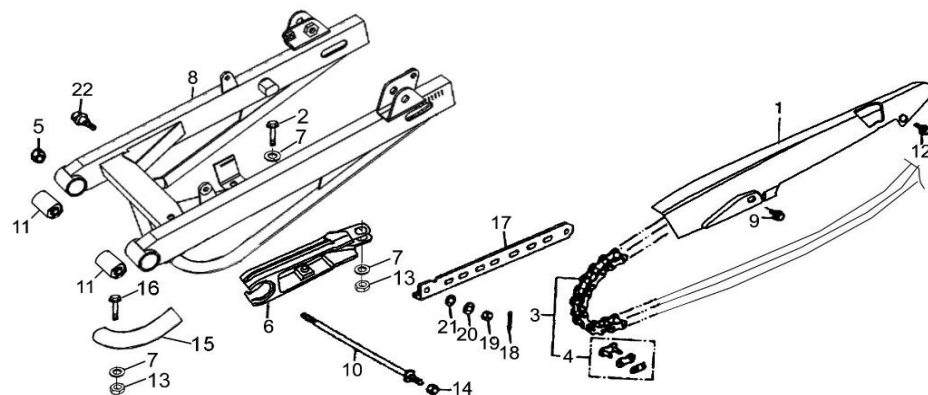

No	Part No	Part description	Q'ty	Notes	Frame No
1	VIB995-17090	DRIVE CHAIN	1		
2	W5326007	BOLT, 6×18	1		
3	VGA001-01300-0050	CHAIN, DRIVE	1		
4		JOINT SET, DRIVE CHAIN	1		
5	W5336401	NUT, HEX 10	1		
6	VGB993-01033	RACKING, DRIVE CHAIN CASE	1		
7	W5365102	WASHER, PLAIN 6	3		
8	VHB042-26100-0229	SWINGARM ASSY.RR	1		
9	W5328205	BOLT-WASHER, 6×16	1		
10	VBK002-01003	BOLT, SWINGARM PIVOT	1		
11	ZDG001-26200	COLLAR	2		
12	W5328203	BOLT-WASHER, 6×10	1		
13	W5336203	NUT, HEX 6	2		
14	W5336504	NUT, HEX 10	1		
15	VIB995-01610	RUBBER, SWINGARM	1		
16	W5326005	BOLT, 6×16	1		
17	ZFB001-26001	BAR, REAR BRAKE STOP	1		
18	W5338103	COTTER 2×16	1		
19	W5336205	NUT 8	1		
20	W5366106	WASHER 8	1		
21	W5361105	WASHER10, SPRING	1		
22	VGA001-26002	SHAFT, BOLT A	1