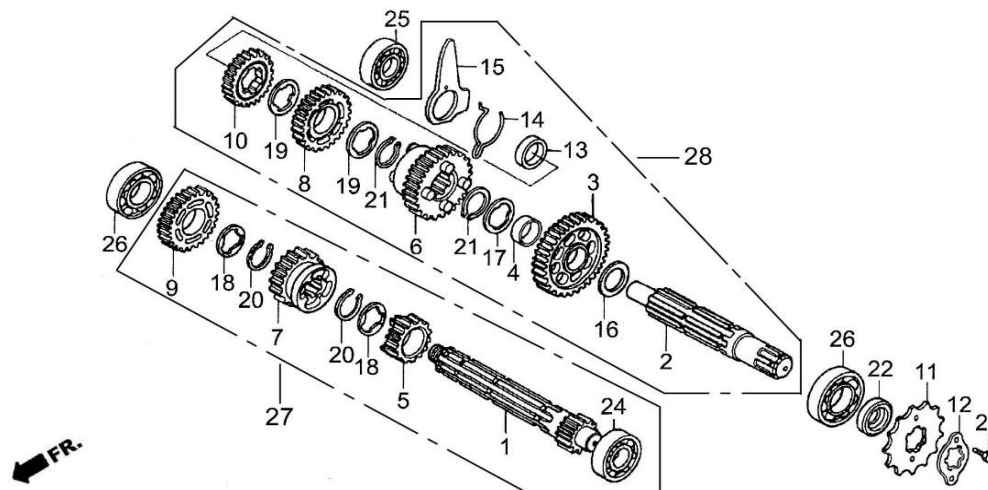

No	Part No	Part description	Q'ty	Notes	Frame No
1	EG001-55101	MAINSHAFT,TRANSMISSION	1		
2	EG001-55207	COUNTERSHAFT	1		
3	EG001-55201	GEAR,COUNTERSHAFT FIRST(36T)	1		
4	EG001-55215	BUSH 20x9	1		
5	EG001-551021	GEAR,MAINSHAFT 2nd(16T)	1		
6	EG001-552021	GEAR,COUNTERSHAFT 2nd(31T)	1		
7	EG001-55103A	GEAR,MAINSHAFT 3rd(21T)	1		
8	EG001-55203A	GEAR,COUNTERSHAFT 3rd(26T)	1		
9	EG001-55104	GEAR,MAINSHAFT 4th(24T)	1		
10	EG001-55204	GEAR,COUNTERSHAFT 4th(23T)	1		
11	VGA001-05002-0054	SPROCKET,DRIVE	1		
12	ZFA001-05003	PLATE,FIXING	1		
13	EG001-55210	COLLAR	1		
14	EG001-55209	SPRING,DAMPER	1		
15	EG001-55208	PLATE,GEARSHIFT DRUM LOCK	1		
16	EG001-55211	WASHER,THRUST 17	1		
17	EG001-55213	WASHER,SPLINE	1		
18	EG001-55108	WASHER,SPLINE 17	2		
19	EG001-55214	WASHER,SPLINE 20	2		
20	EG001-55107	CIRCLIP 17	2		
21	EG001-55212	CIRCLIP	2		
22	EF001-53010	OIL SEAL 17x29x5	1		
23	W5324003	BOLT 6x8	2		
24	W5010246-K	BEARING,RADIAL BALL 6001	1