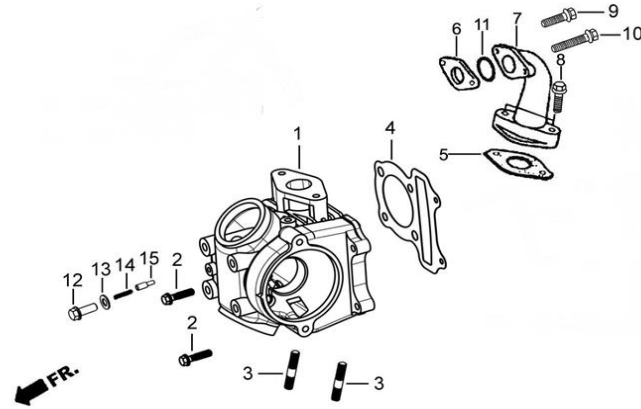

Brio125-3

- Negro
- Blanco

SPARE PARTS CATALOGUE

version 17.10

E-1

CYLINDER HEAD COVER

Nipponia Brio125-3

No	Part No	Part description	Q'ty	Notes	Frame No
1	EH156-50007	COVER,L.CYLINDER HEAD SIDE	1		
2	EG132-50023	O-RING 69X2	1		
3	EG001-50031	WASHER A	3		
4	EG001-50031	WASHER A	1		
5	EG001-50026	BOLT,FLANGE 6x23	2		
6	EB018-50007	CAP,TAPPET ADJUSTING HOLE	2		
7	EB018-50008	O-RING	2		
8	EI008-03100	PLUG,SPARK B8RTC	1		
9	EG001-50017A	NUT,CAP	4		

No	Part No	Part description	Q'ty	Notes	Frame No
1	EH156-50101C	HEAD COMP.,CYLINDER	1		
2	EG001-50026	BOLT FLANGE 6×23	2		
3	EG081-50106	BOLT,STUD.	2		
4	EI109-50019	GASKET,CYLINDER HEAD	1		
5	VH0544-05001	GASKET,INTAKE PIPE	1		
6	ZFA001-050051	GASKET,CARBURETOR	1		
7	VH0577-05600A	PIPE,INTAKE	1		
8	VGA001-05004	BOLT FLANGE 6×25	2		
9	W5324011	BOLT FLANGE 6×30	2		
10					
11	ZFA001-05004	O-RING	1		
12	NEI001-66001	BOLT FLANGE 6×18	1		
13	EG001-50022	WASHER 6.5	1		
14	EI008-50029	SPRING,CAM SHAFT STOP	1		
15	EI008-50030	END,SPRING	1		

No	Part No	Part description	Q'ty	Notes	Frame No
1	EH156-51001	SPROCKET, CAM	1		
2	EH156-51002	CHAIN, CAM	1		
3	EG001-51009	ARM COMP.,CAM CHAIN TENSIONER	1		
4	EG001-51005	ROLLER,CAM CHAIN TENSIONER	1		
5	EF001-51010	PIVOT,CAM CHAIN TENSIONER	1		
6	EG001-51008	SPRING,CAM CHAIN TENSIONER	1		
7	EG001-51100	ROD COMP.,CAM CHAIN TENSIONER PUSH	1		
8	EF001-51012	HEAD,CAM CHAIN TENSIONER PUSH ROD	1		
9	EH156-51004	ROLLER,CAM CHAIN GUIDE	1		
10	EH001-51011	PIN,CAM CHAIN GUIDE ROLLER	1		
11	EH001-51015	ROLLER,CHAIN	1		
12	EH001-51013	PIN,ROLLER	1		
13	EF001-510131	BOLT,SEALING	1		
14	EG001-51010	BOLT,5×12	2		
15	EF001-53024	WASHER,SEALING	1		
16	EF001-50028	WASHER	1		
17	EH001-51014	WASHER	1		