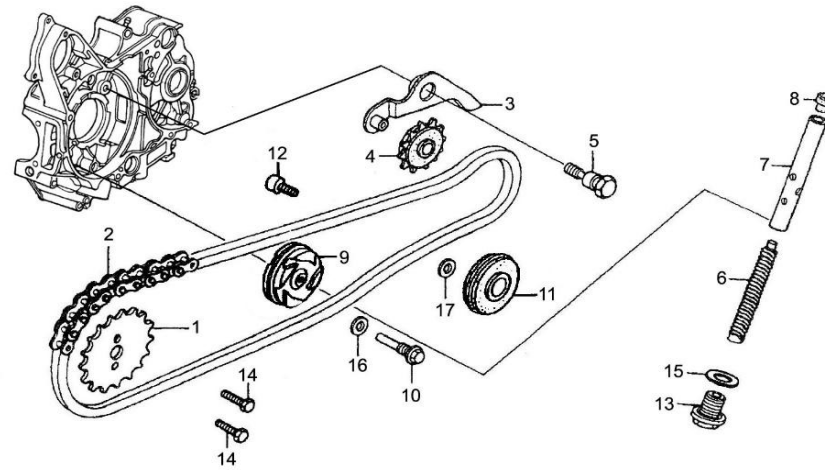

No	Part No	Part description	Q'ty	Notes	Frame No
1	EH156-50101C	HEAD COMP.,CYLINDER	1		
2	EG001-50026	BOLT FLANGE 6×23	2		
3	EG081-50106	BOLT,STUD.	2		
4	EI109-50019	GASKET,CYLINDER HEAD	1		
5	VH0544-05001	GASKET,INTAKE PIPE	1		
6	ZFA001-050051	GASKET,CARBURETOR	1		
7	VH0577-05600A	PIPE,INTAKE	1		
8	VGA001-05004	BOLT FLANGE 6×25	2		
9	W5324011	BOLT FLANGE 6×30	2		
10					
11	ZFA001-05004	O-RING	1		
12	NEI001-66001	BOLT FLANGE 6×18	1		
13	EG001-50022	WASHER 6.5	1		
14	EI008-50029	SPRING,CAM SHAFT STOP	1		
15	EI008-50030	END,SPRING	1		

E-3

CAMSHAFT/VALVE

Nipponia Brio125-3

No	Part No	Part description	Q'ty	Notes	Frame No
1	EF001-50012	SEAL, VALVE STEM	2		
2	EH156-50200	CAMSHAFT COMP.	1		
3	EI030-50009	PLATE COMP., STOPPER	1		
4	EH156-50300	ARM, VALVE ROCKER	2		
5	EH156-50021	SHAFT, VALVE ROCKER ARM	2		
6	EH156-50002	VALVE, INTAKE	1		
7	EH156-50003	VALVE, EXHAUST	1		
8	EH156-50004	SPRING, VALVE	2		
9	NEI001-53026	BOLT FLANGE, 6X18	1		
10	EF001-50015	RETAINER, VALVE SPRING	2		
11	EG001-50018-0004	SEAT, VALVE SPRING LOWER	2		
12	EF001-50010	COTTER, VALVE	4		

No	Part No	Part description	Q'ty	Notes	Frame No
1	EH156-51001	SPROCKET, CAM	1		
2	EH156-51002	CHAIN, CAM	1		
3	EG001-51009	ARM COMP.,CAM CHAIN TENSIONER	1		
4	EG001-51005	ROLLER,CAM CHAIN TENSIONER	1		
5	EF001-51010	PIVOT,CAM CHAIN TENSIONER	1		
6	EG001-51008	SPRING,CAM CHAIN TENSIONER	1		
7	EG001-51100	ROD COMP.,CAM CHAIN TENSIONER PUSH	1		
8	EF001-51012	HEAD,CAM CHAIN TENSIONER PUSH ROD	1		
9	EH156-51004	ROLLER,CAM CHAIN GUIDE	1		
10	EH001-51011	PIN,CAM CHAIN GUIDE ROLLER	1		
11	EH001-51015	ROLLER,CHAIN	1		
12	EH001-51013	PIN,ROLLER	1		
13	EF001-510131	BOLT,SEALING	1		
14	EG001-51010	BOLT,5×12	2		
15	EF001-53024	WASHER,SEALING	1		
16	EF001-50028	WASHER	1		
17	EH001-51014	WASHER	1		