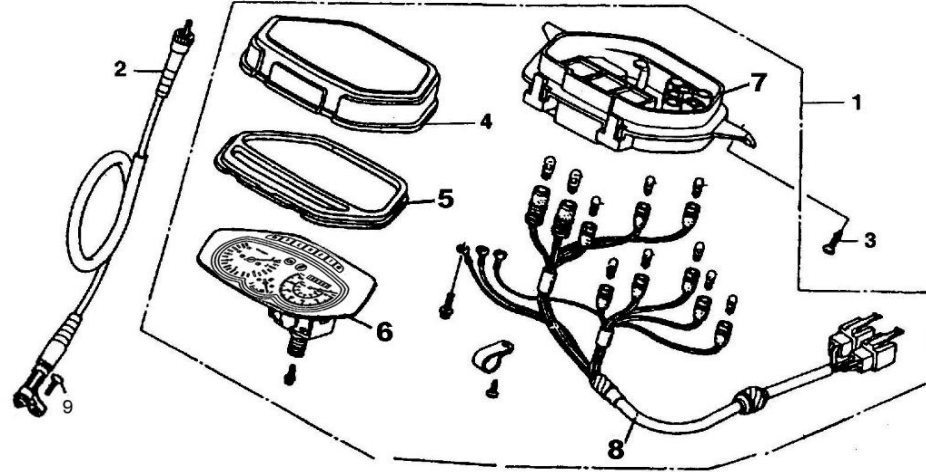

No	Part No	Part description	Q'ty	Notes	Frame No
1	VIB993-87	INSTRUMENT	1		
2	VHK001-12700-0060	CABLE COMP., SEEDOMETER	1		
3	TGA999-01106	SCREW, TAPPING, 4.2×18	2		
4	VIB995-87101	COVER, TOP	1		
5		PLATE, SHIM	1		
6		PANEL, SPEEDOMETER	1		
7		BASE, UNDER	1		
8		WIRE SET	1		
9	W5316109	SCREW 5×20	1