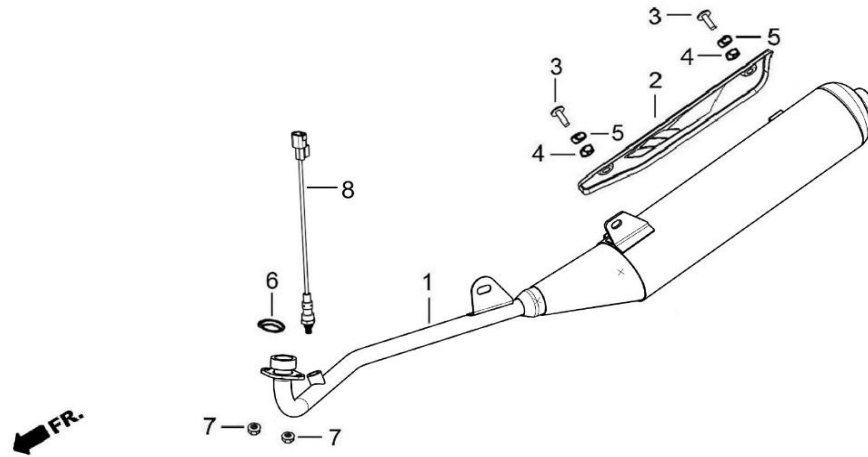

No	Part No	Part description	Q'ty	Notes	Frame No
1	VI0138-62	MUFFLER COMP.,EXHAUST	1		
2	VG0041-62001A-0021	PROTECT COVER,EXHANST PIPE	1		
3	VH0070-01001	SCREW 6×12	2		
4	VG0041-62005A	RUBBER,COVER PROTECT	2		
5	VG0041-62006A	BUSH	2		
6	VGA001-05301	GASKET,EXHAUST PIPE	1		
7	W5336205	NUT HEX 8	2		
8	VI0124-05400	OXYGEN SENSOR	1