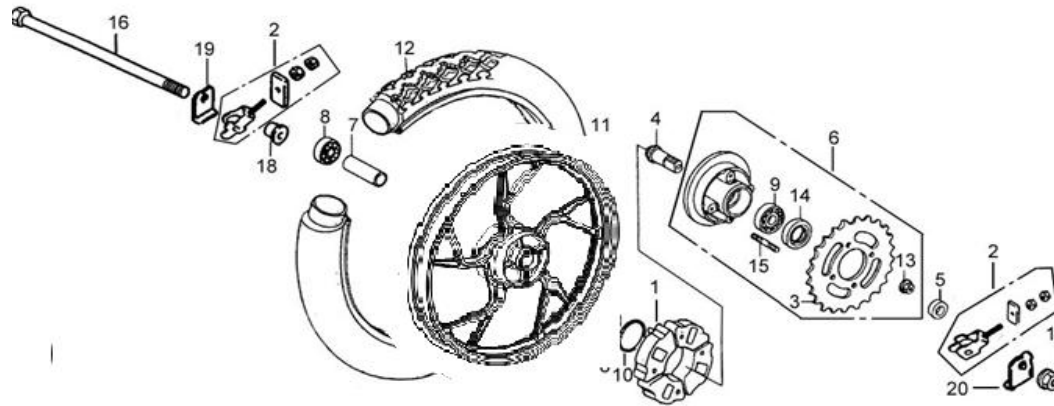

No	Part No	Part description	Q'ty	Notes	Frame No
1	VGA001-28007A	BLOCK,DAMPER	4		
2	VGB020-28600	ADJUSTER,CHAIN	2		
3	VGA001-28351	SPROCKET,REAR	1		
4	VHB042-28002	SLEEVE,RR.WHEEL AXLLLE	1		
5	VHB042-28001	WASHER,RR.WHEEL SIDE	1		
6	VHC997-28007B	DAMPER COMP.	1		
7	VHC997-28009	COLLAR, DISTANCE	1		
8	W5900001	BEARING,6301	2		
9	W5016031	BEARING	1		
10	VGA001-28008	O-RING	1		
11	VH0542-28101-0251	RIM,RR.WHEEL	1		
12	VHC997-28200-0056	TIRE,RR.WHEEL	1		
13	W5336802	NUT, LOCKING	4		
14	VGA001-28302	OIL SEAL,27×40×6	1		
15	VGA001-28301	BOLT,STUD	4		
16	VGB020-28003	AXLE,RR.WHEEL	1		
17	VGA001-18002	NUT,LOCKING	1		
18	VGB019-28010	R. COLLAR,RR.WHEEL	1		
19	VIB031-28014	FIX PLATE R.	1		
20	VIB031-28013	FIX PLATE L.	1