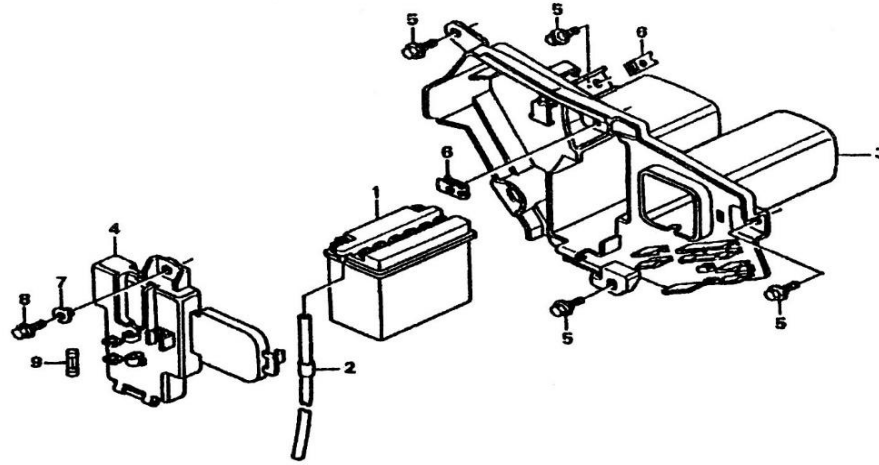

No	Part No	Part description	Q'ty	Notes	Frame No
1	VGA001-781001	BATTERY	1	12v5Ah	
2		PIPE,OVERFLOW	1		
3	VGB001-170983	CASE,BATTERY & TOOLS	1		
4	VGB001-17099	CAP,BATTERY & TOOLS CASE	1		
5	VGA001-01109	BOLT,6×14	4		
6	VGA001-01119	NUT,CLIP	2		
7	VGB001-37004	COLLAR	1		
8	W5321102	BOLT,6×12	1		
9	VGA001-78201	FUSE	1