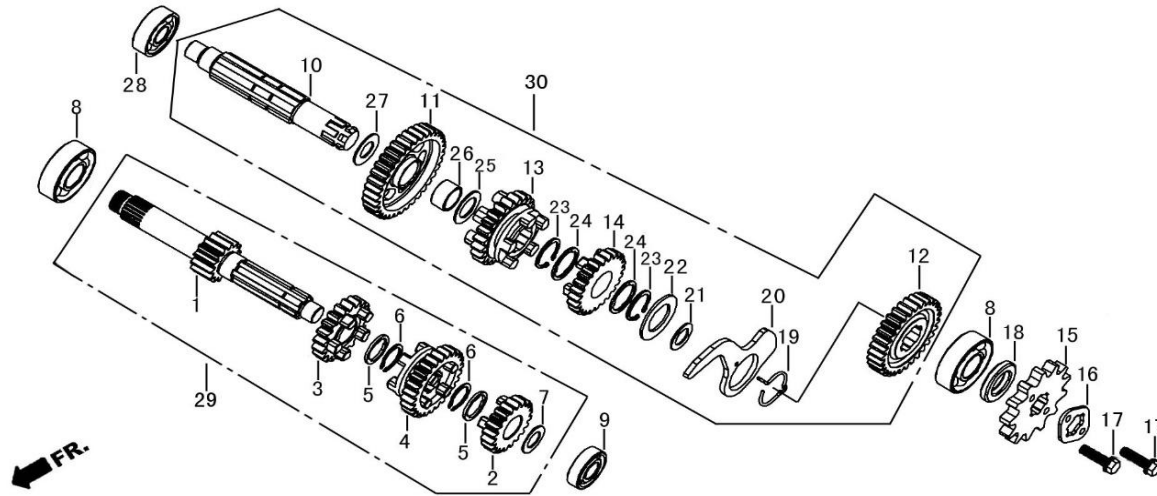

No	Part No	Part description	Q'ty	Notes	Frame No
25	W5010254-K	BEARING,RADIAL BALL 6201	1		
26	W5010256-K	BEARING,RADIAL BALL 6203	2		
27	EG001-55100B	MAINSHAFT COMP.,TRANSMISSION	1		
28	EG001-55200A	COUNTERSHAFT COMP.,TRANSMISSION	1