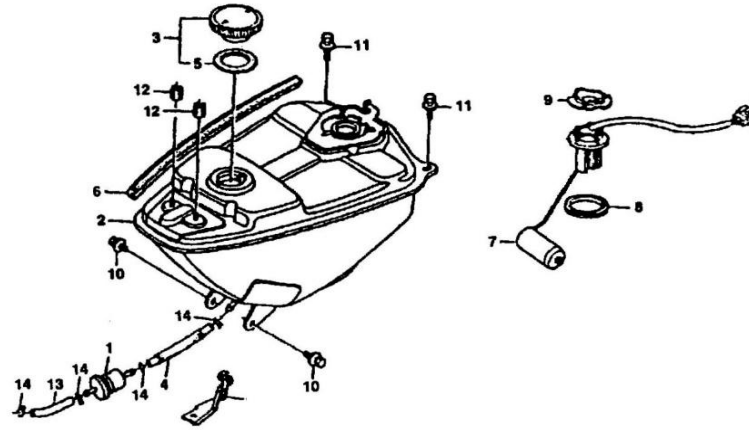

No	Part No	Part description	Q'ty	Notes	Frame No
1	VGA001-01035-0052	FILTER COMP.,FUEL	1		
2	VGB001-36100-0229	TANK SET, FUEL	1		
3	VGA001-362001	CAP,TANK	1		
4	VHC997-010901	PIPE COMP.,FUEL SUPPLY	1		
5	VGA001-36201	PACKING,TANK CAP	1		
6	VGB001-36001	BAR,RUBBER	1		
7	VGB001-86-0053	FUEL UNIT	1		
8	VGA001-01034	GASKET	1		
9	VGA001-01063	HOLDER,FUEL UNIT	1		
10	W5328205	BOLT, 6×16	2		
11	W5326022	BOLT,8×16	2		
12	W5336502	NUT, HEX 6	2		
13	VHK027-36021	PIPE,FUEL SUPPLY	1		
14	VGA001-01014-0050	CLAMP	4