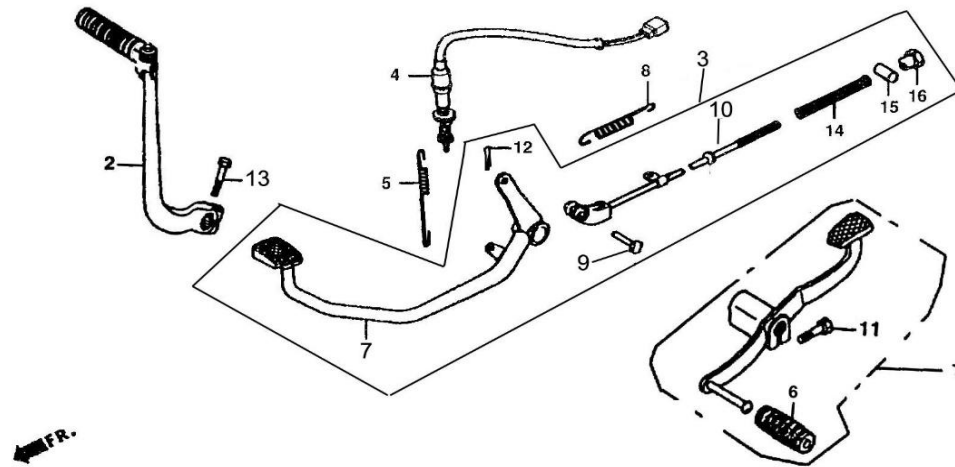

No	Part No	Part description	Q'ty	Notes	Frame No
1	VGA001-055001	PEDAL,GEAR SHIFT	1		
2	VBB009-05400	ARM,KICK STARTER	1		
3	VGB019-25100C-0060	ARM COMP.,BRAKING	1		
4	VGA001-76200	SWITCH,REAR BRAKE	1		
5	VGB001-01012	SPRING,BRAKE SWITCH	1		
6	VGA001-05501	RUBBER,GEAR CHANGE PEDAL	1		
7	VGB019-25100-0060	ARM, BRAKING	1		
8	VGB001-01016	SPRING	1		
9		PIN,CONNECTING	1		
10	VGB013-25200	ROD RR.BRAKE SWITCH PULL	1		
11	W5324007	BOLT,HEX,6×20	1		
12	W5338102	PIN,SPLIT,2×16	1		
13	W5324009	BOLT,HEX,6×22	1		
14	VGA001-25203	SPRING RR.,BRAKING ROD	1		
15	VGA001-25201	PIN,RR.BRAKING ROD	1		
16	VGA001-25202	NUT,RR.BRAKING ROD	1