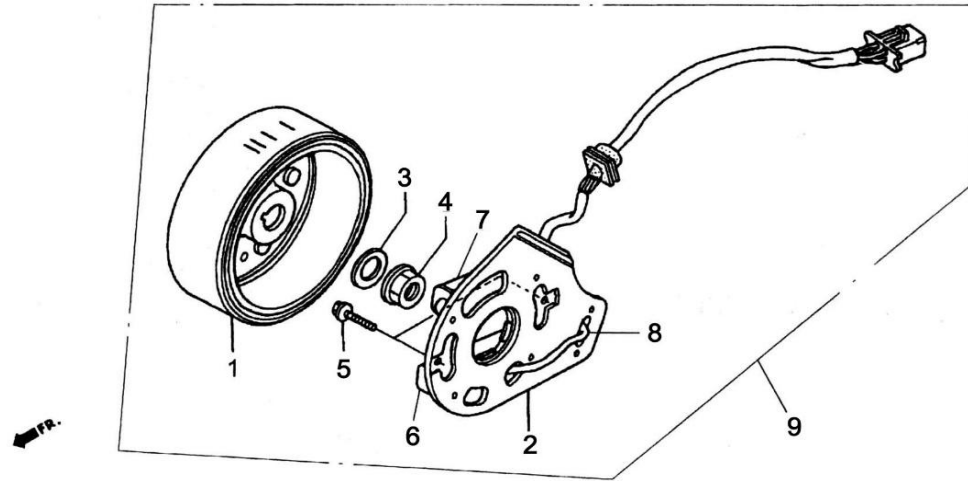

No	Part No	Part description	Q'ty	Notes	Frame No
1		FLYWHEEL COMP.	1		
2		STATOR COMP.	1		
3	EG001-52007A	WASHER	1		
4	EG001-52006A	NUT, FLANGE	1		
5	EI112-84	BOLT, FLANGE M6×16	2		
6		COIL, CHARGING	1		
7		COIL, LIGHTING SIGNAL	1		
8		COIL, TRIGGERING	1		
9	EH092-84000A	GENERATOR	1