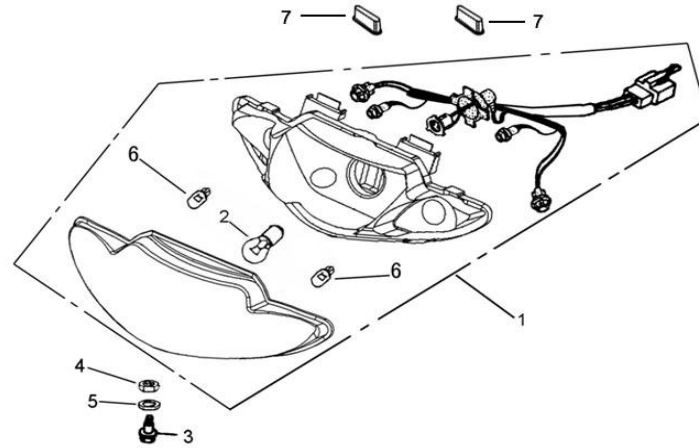

F-1

HEADLIGHT

Nipponia Brio125-3

No	Part No	Part description	Q'ty	Notes	Frame No
1	VHB042-720001	HEADLIGHT	1		
2	VGA001-72001	BULB, HEADLIGHT	1		
3	VIB995-72001	BOLT ADJUSTING	1		
4	VIB995-72002	NUT ADJUSTING	1		
5	VGA001-01022	WASHER, LOCKING	1		
6	VGA001-721001	BULB 12V10W	2		
7	VHB042-72001	RUBBER, HEADLIGHT	2