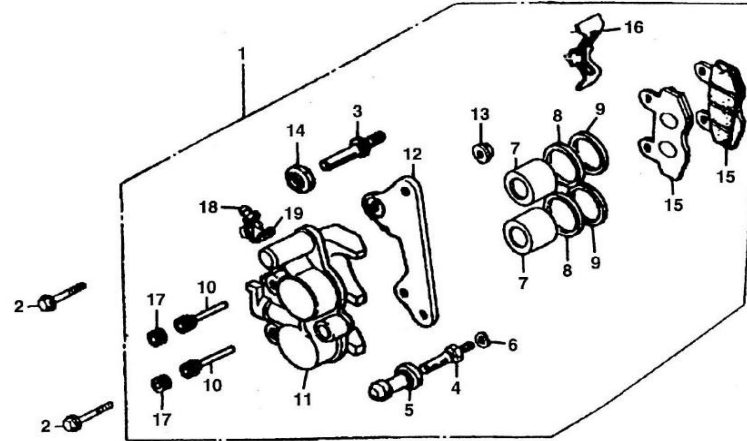

No	Part No	Part description	Q'ty	Notes	Frame No
1	VH0542-19510	CALIPER,COMP.BRAKE	1		
2	VHC997-18503	BOLT,FLANGE 8×28	2		
3	VHC997-18514	SHAFT,MAIN SLIDE	1		
4	VHC997-18515	SHAFT,SECOND SLIDE	1		
5	VHC997-18516	COVER,SECONG SLIDE SHAFT RUBBER	1		
6	VHC997-18517	WASHER,SPRING	1		
7	VHC997-18518	PISTON,CALIPER	2		
8	VHC997-18519	RING,PUST	2		
9	VHC997-18520	GASKET,SQUARE	2		
10	VHC997-18521	ROD,GUIDE	2		
11	VHC997-18508	BODY,CALIPER	1		
12	VH0542-19511	STAND,MOUNTING	1		
13		NUT,SELF LOCK	1		
14	VHC997-18528	COVER,RUBBER	1		
15	VHC997-18507	DISC,BRAKING	2		
16	VHC997-18522	SPRING,BRAKING DISC	1		
17	VHC997-18523	PLUG,SCREW	2		
18		COCK,RELIEF	1		
19		COVER,RELIEF COCK DUST	2