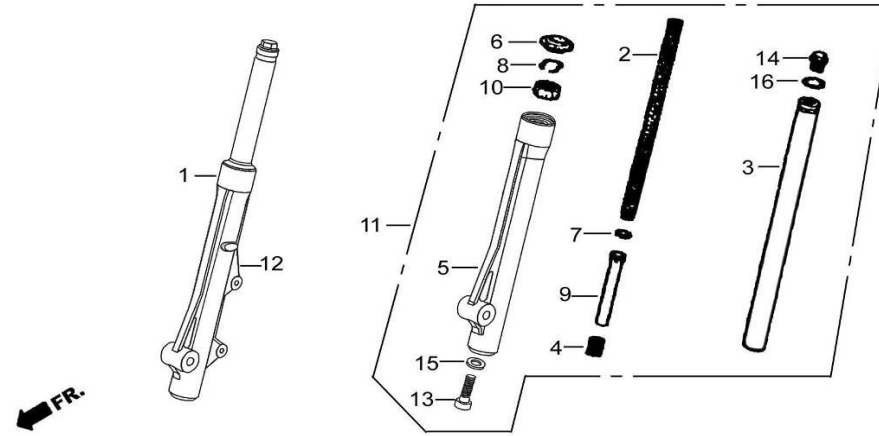

No	Part No	Part description	Q'ty	Notes	Frame No
1	VHK027-14300-02	FORK ASSY., R.FR.	1	BLACK	
2	VHK027-14322	SPRING, FR.FORK	2		
3	VHK027-14320	PIPE COMP.,FR.FORK	2		
4	VHC997-14004	SPRING,DAMPING	2		
5	VHC997-14706	CASE,L.BOTTOM	1	BLACK	
6	VGA001-14010	DUST SEAL	2		
7	VHC997-14005	RING PISTON	2		
8	VHC997-14006	RING,OIL SEAL STOPPER	2		
9	VHC997-14003	BAR,PISTON	2		
10	VGA001-14500	OIL SEAL,24.5x37x10.5	2		
11	VHK027-14400-02	FORK ASSY., L.FR.	1	BLACK	
12	VHC997-14806	CASE,L.BOTTOM	1	BLACK	
13		SCREW,8x28	2		
14	VGA001-14702	PLUG,THREAD	2		
15		SEALS WASHER	2		
16	W9030544	O-RING	2