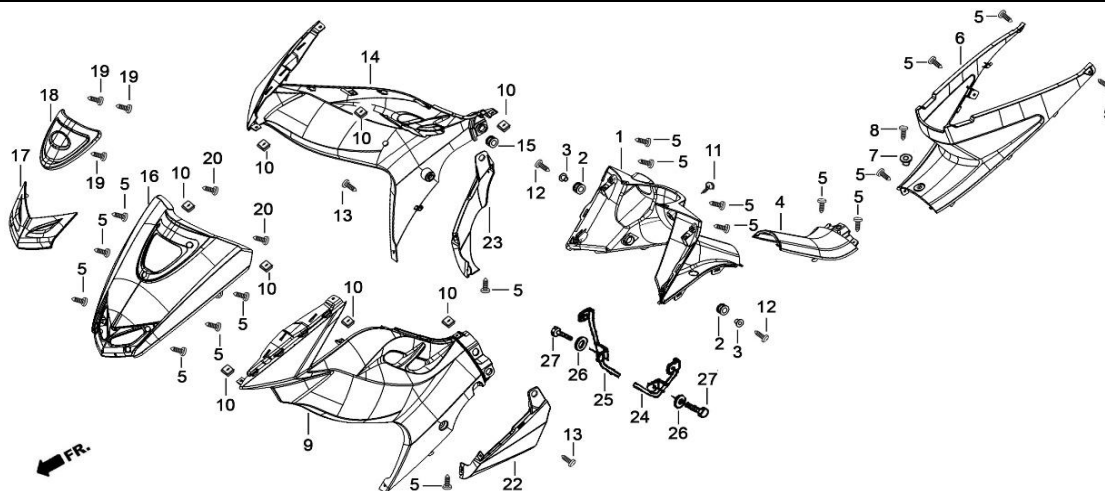

No	Part No	Part description	Q'ty	Notes	Frame No
1	Vl0054-17060-QZ	COVER, MAIN PIPE	1		
2	VHC997-01065A	RUBBER,FR.COVER	2		
3	VH0116-01065A	COLLAR,FR.COVER	2		
4	Vl0054-17061-QZ	REAR COVER,MAIN PIPE	1		
5	W5313705	SCREW TAPPING ST4.2x12	23		
6	Vl0054-17075-QZ	COVER, CENTER	1		
7	VH0078-17017	COLLAR	1		
8	ZGK998-010992-0060	SCREW,HEX	1		
9	VI0054-17025-**	SHIELD, R.LEG	1	PAINTED PARTS	
10	TG0003-17905	CLIP,SPRING	10		
11	W5316302	SCREW 5x16	1		
12	ZGK998-01099D-0060	SCREW,HEX 8x26	2		
13	ZGK998-010992-0060	SCREW	2		
14	VI0054-17020-**	SHIELD, L.LEG	1	PAINTED PARTS	
15	VGB001-17051	RING,RUBBER	1		
16	VI0054-17008-**	COVER, FR. TOP	1	PAINTED PARTS	
17	Vl0054-17010-QZ	ORNAMENT,FR.TOP COVER	1		
18	VHB042-17010	LABEL,FR.COVER	1		
19	W5313721	SCREW TAPPING 3.5x13	3		
20	NW5311318	SCREW TAPPING 4.8x16	2		
22	VI0054-17022-MN31	L. FLOW	1		
23	VI0054-17026-MN31	R. FLOW	1		
24	VI0124-01500	L. FLOW HOLDER	1		
25	VIB995-01510A	R. FLOW HOLDER	1		
26	W5365102	WASHER 6	2		
27	W5326007	BOLT 6x18	2		
28	VI0054-04800	CARRIER,MIDLE	1