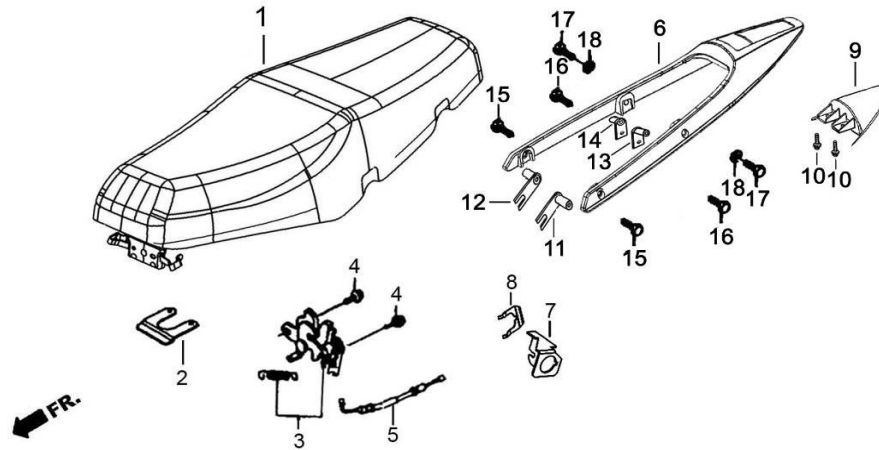

No	Part No	Part description	Q'ty	Notes	Frame No
1	VI0054-33000C	SEAT COMP., DOUBLE	1		
2	VGB001-010701	PLATE, SEAT HINGE SETTING	1		
3	VHK027-021002-0050	SEAT LOCK COMP.	1		
4	W5326003	BOLT, FLANGE, 6x12	2		
5	VH0116-12600-0060	CABLE, SEAT LOCK	1		
6	VHB042-35200-16	RAIL, RR.GRIP	1		
7	VHC997-73401	HOLDER,SEAT LOCK CABLE	1		
8	VGA001-01016	SPRING, LOCK KEY SETTING	1		
9	VIB031-91500	ORNAMENTAL CAP,RR. GRIP	1		
10	W5326005	BOLT, FLANGE M6x16	2		
11	VIB995-35210-16	L. FR. HOLDER	1		
12	VIB995-35220-16	R. FR. HOLDER	1		
13	VIB995-35230A-16	L. RR. HOLDER	1		
14	VIB995-35240A-16	R. RR. HOLDER	1		
15	W5312111	SCREW, HEX SOCKET, M8x20	2		
16	W5312107	SCREW, HEX SOCKET, M8x25	2		
17	W5324024	BOLT, HEX 8x35	2		
18	W5366106	WASHER 8	2