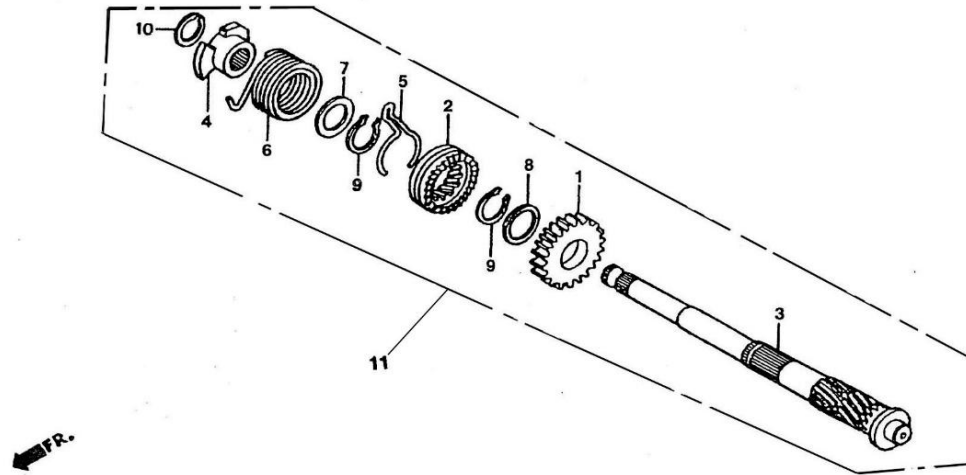

No	Part No	Part description	Q'ty	Notes	Frame No
1	EG001-57001	PINION,KICK, STARTER,22T	1		
2	EG001-57004	RATCHET,STARTING DRIVING	1		
3	EG001-57010	SPINDLE,KICK STARTING	1		
4	EG001-57008	RETAINER,KICK SPRING	1		
5	EG001-57005	SPRING,STARTING PINION FRICTION	1		
6	EG001-57007	SPRING,KICK STARTING	1		
7	EG001-57006	WASHER 17	1		
8	EG001-57002	WASHER,THRUST 20	1		
9	EG001-57003	WASHER 20	2		
10	EG001-57009	CIRCLIP EXTERNAL	1		
11	EG001-57	KICK STARTER	1