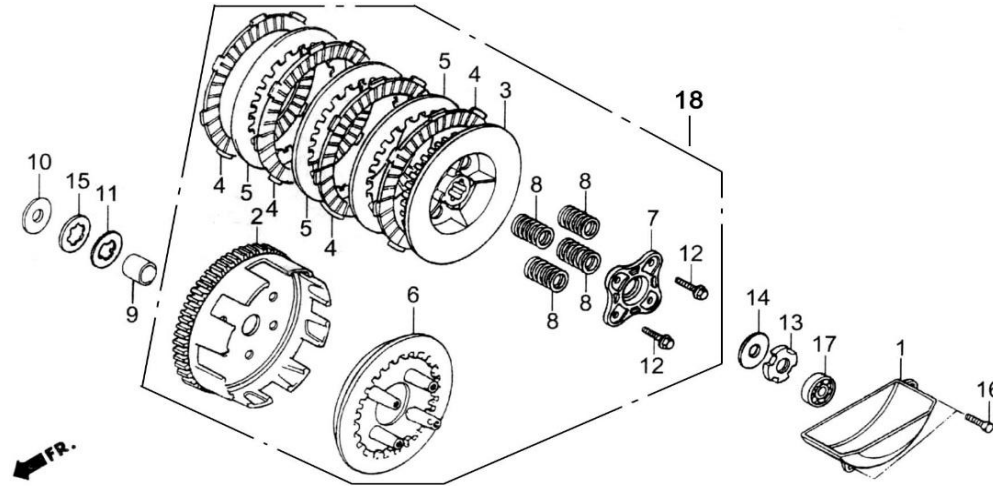

No	Part No	Part description	Q'ty	Notes	Frame No
1	EG001-56207	PLATE,OIL SEPARATOR	1		
2	EH001-56350-0050	OUTER COMP.,CLUTCH	1		
3	EG001-56314-0050	CENTER COMP.,CLUTCH	1		
4	EH001-56302-0051	DISK,CLUTCH FRICTION	4		
5	EH001-56201	PLATE,CLUTCH	3		
6	EG001-56310	PLATE,CLUTCH PRESSURE	1		
7	EG001-56307	PLATE,CLUTCH LIFTER	1		
8		SPRING,CLUTCH	4		
9	EG001-56204	COLLAR,CLUTCH CENTER	1		
10	EG001-56201	COLLAR,DISTANCE	1		
11	EG001-56203	SET RING	1		
12		BOLT,SPECIAL FLANGE,6×22	4		
13	EG001-56206	NUT,LOCK 14	1		
14	EG001-56205	WASHER LOCK	1		
15	EG001-56202	WASHER ,SPLINE,17	1		
16	W5324007	BOLT,HEX.,6×20	2		
17	W5900017	BEARING,RADIAL BALL,6000	1		
18	E1109-56700-0050	CLUTCH	1