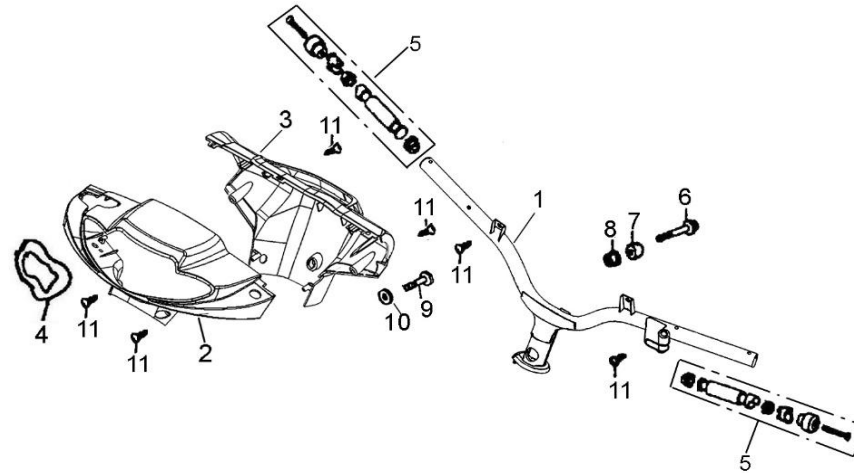

No	Part No	Part description	Q'ty	Notes	Frame No
1	VIB995-11100-0229	HANDLE PIPE COMP.	1		
2	VIB995-170011-**	COVER,HANDLE FR.	1	PAINTED PARTS	
3	VHB042-17002-QZ	COVER,HANDLE RR.	1		
4	VIB995-11009	COVER, PUMP FRAME	1		
5	VI0126-11301	END,HANDLE	2		
6	VGA001-01115	BOLT,FLANGE,10×1.25×50	1		
7	VGA001-01005	SLEEVE,SETTING	1		
8	VGA001-01114	MUT,LOCKING 10×1.25	1		
9	VGA001-11002	BOLT,5×14	1		
10	VGB001-11002	RUBBER, HANDLE COVER	1		
11	W5314101	SCREW,TAPPING	6