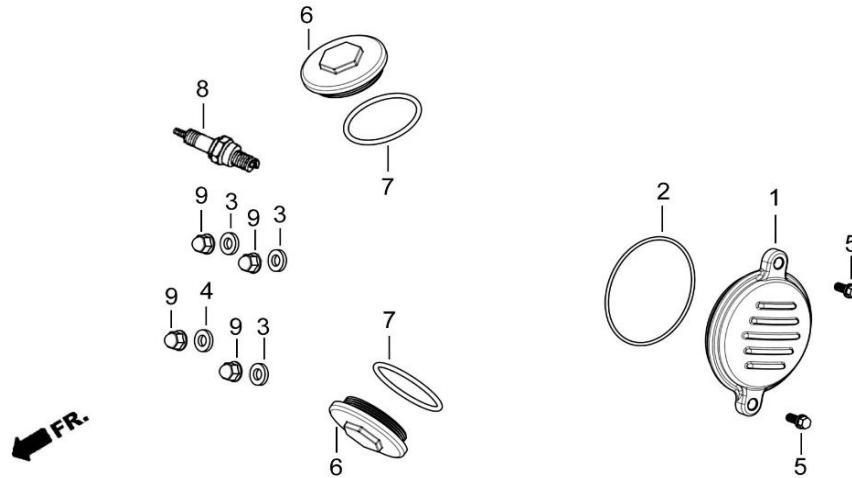

Brio125-3

- Negro
- Blanco

SPARE PARTS CATALOGUE

version 17.10

E-1

CYLINDER HEAD COVER

Nipponia Brio125-3

No	Part No	Part description	Q'ty	Notes	Frame No
1	EH156-50007	COVER,L.CYLINDER HEAD SIDE	1		
2	EG132-50023	O-RING 69X2	1		
3	EG001-50031	WASHER A	3		
4	EG001-50031	WASHER A	1		
5	EG001-50026	BOLT,FLANGE 6x23	2		
6	EB018-50007	CAP,TAPPET ADJUSTING HOLE	2		
7	EB018-50008	O-RING	2		
8	EI008-03100	PLUG,SPARK B8RTC	1		
9	EG001-50017A	NUT,CAP	4		

No	Part No	Part description	Q'ty	Notes	Frame No
1	EH156-50101C	HEAD COMP.,CYLINDER	1		
2	EG001-50026	BOLT FLANGE 6×23	2		
3	EG081-50106	BOLT,STUD.	2		
4	EI109-50019	GASKET,CYLINDER HEAD	1		
5	VH0544-05001	GASKET,INTAKE PIPE	1		
6	ZFA001-050051	GASKET,CARBURETOR	1		
7	VH0577-05600A	PIPE,INTAKE	1		
8	VGA001-05004	BOLT FLANGE 6×25	2		
9	W5324011	BOLT FLANGE 6×30	2		
10					
11	ZFA001-05004	O-RING	1		
12	NEI001-66001	BOLT FLANGE 6×18	1		
13	EG001-50022	WASHER 6.5	1		
14	EI008-50029	SPRING,CAM SHAFT STOP	1		
15	EI008-50030	END,SPRING	1		

No	Part No	Part description	Q'ty	Notes	Frame No
1	EH156-51001	SPROCKET, CAM	1		
2	EH156-51002	CHAIN, CAM	1		
3	EG001-51009	ARM COMP.,CAM CHAIN TENSIONER	1		
4	EG001-51005	ROLLER,CAM CHAIN TENSIONER	1		
5	EF001-51010	PIVOT,CAM CHAIN TENSIONER	1		
6	EG001-51008	SPRING,CAM CHAIN TENSIONER	1		
7	EG001-51100	ROD COMP.,CAM CHAIN TENSIONER PUSH	1		
8	EF001-51012	HEAD,CAM CHAIN TENSIONER PUSH ROD	1		
9	EH156-51004	ROLLER,CAM CHAIN GUIDE	1		
10	EH001-51011	PIN,CAM CHAIN GUIDE ROLLER	1		
11	EH001-51015	ROLLER,CHAIN	1		
12	EH001-51013	PIN,ROLLER	1		
13	EF001-510131	BOLT,SEALING	1		
14	EG001-51010	BOLT,5×12	2		
15	EF001-53024	WASHER,SEALING	1		
16	EF001-50028	WASHER	1		
17	EH001-51014	WASHER	1		